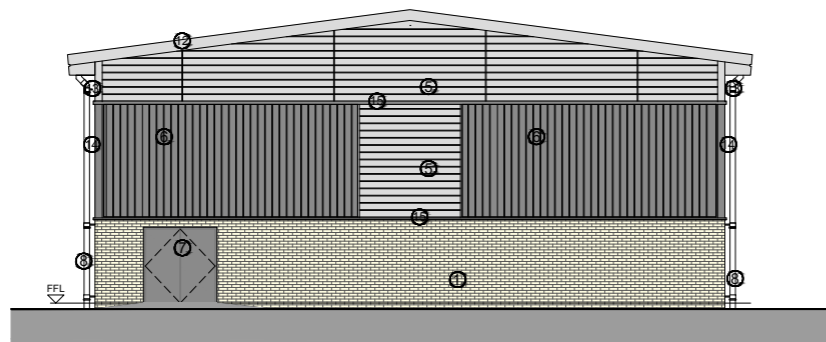

WEST ELEVATION