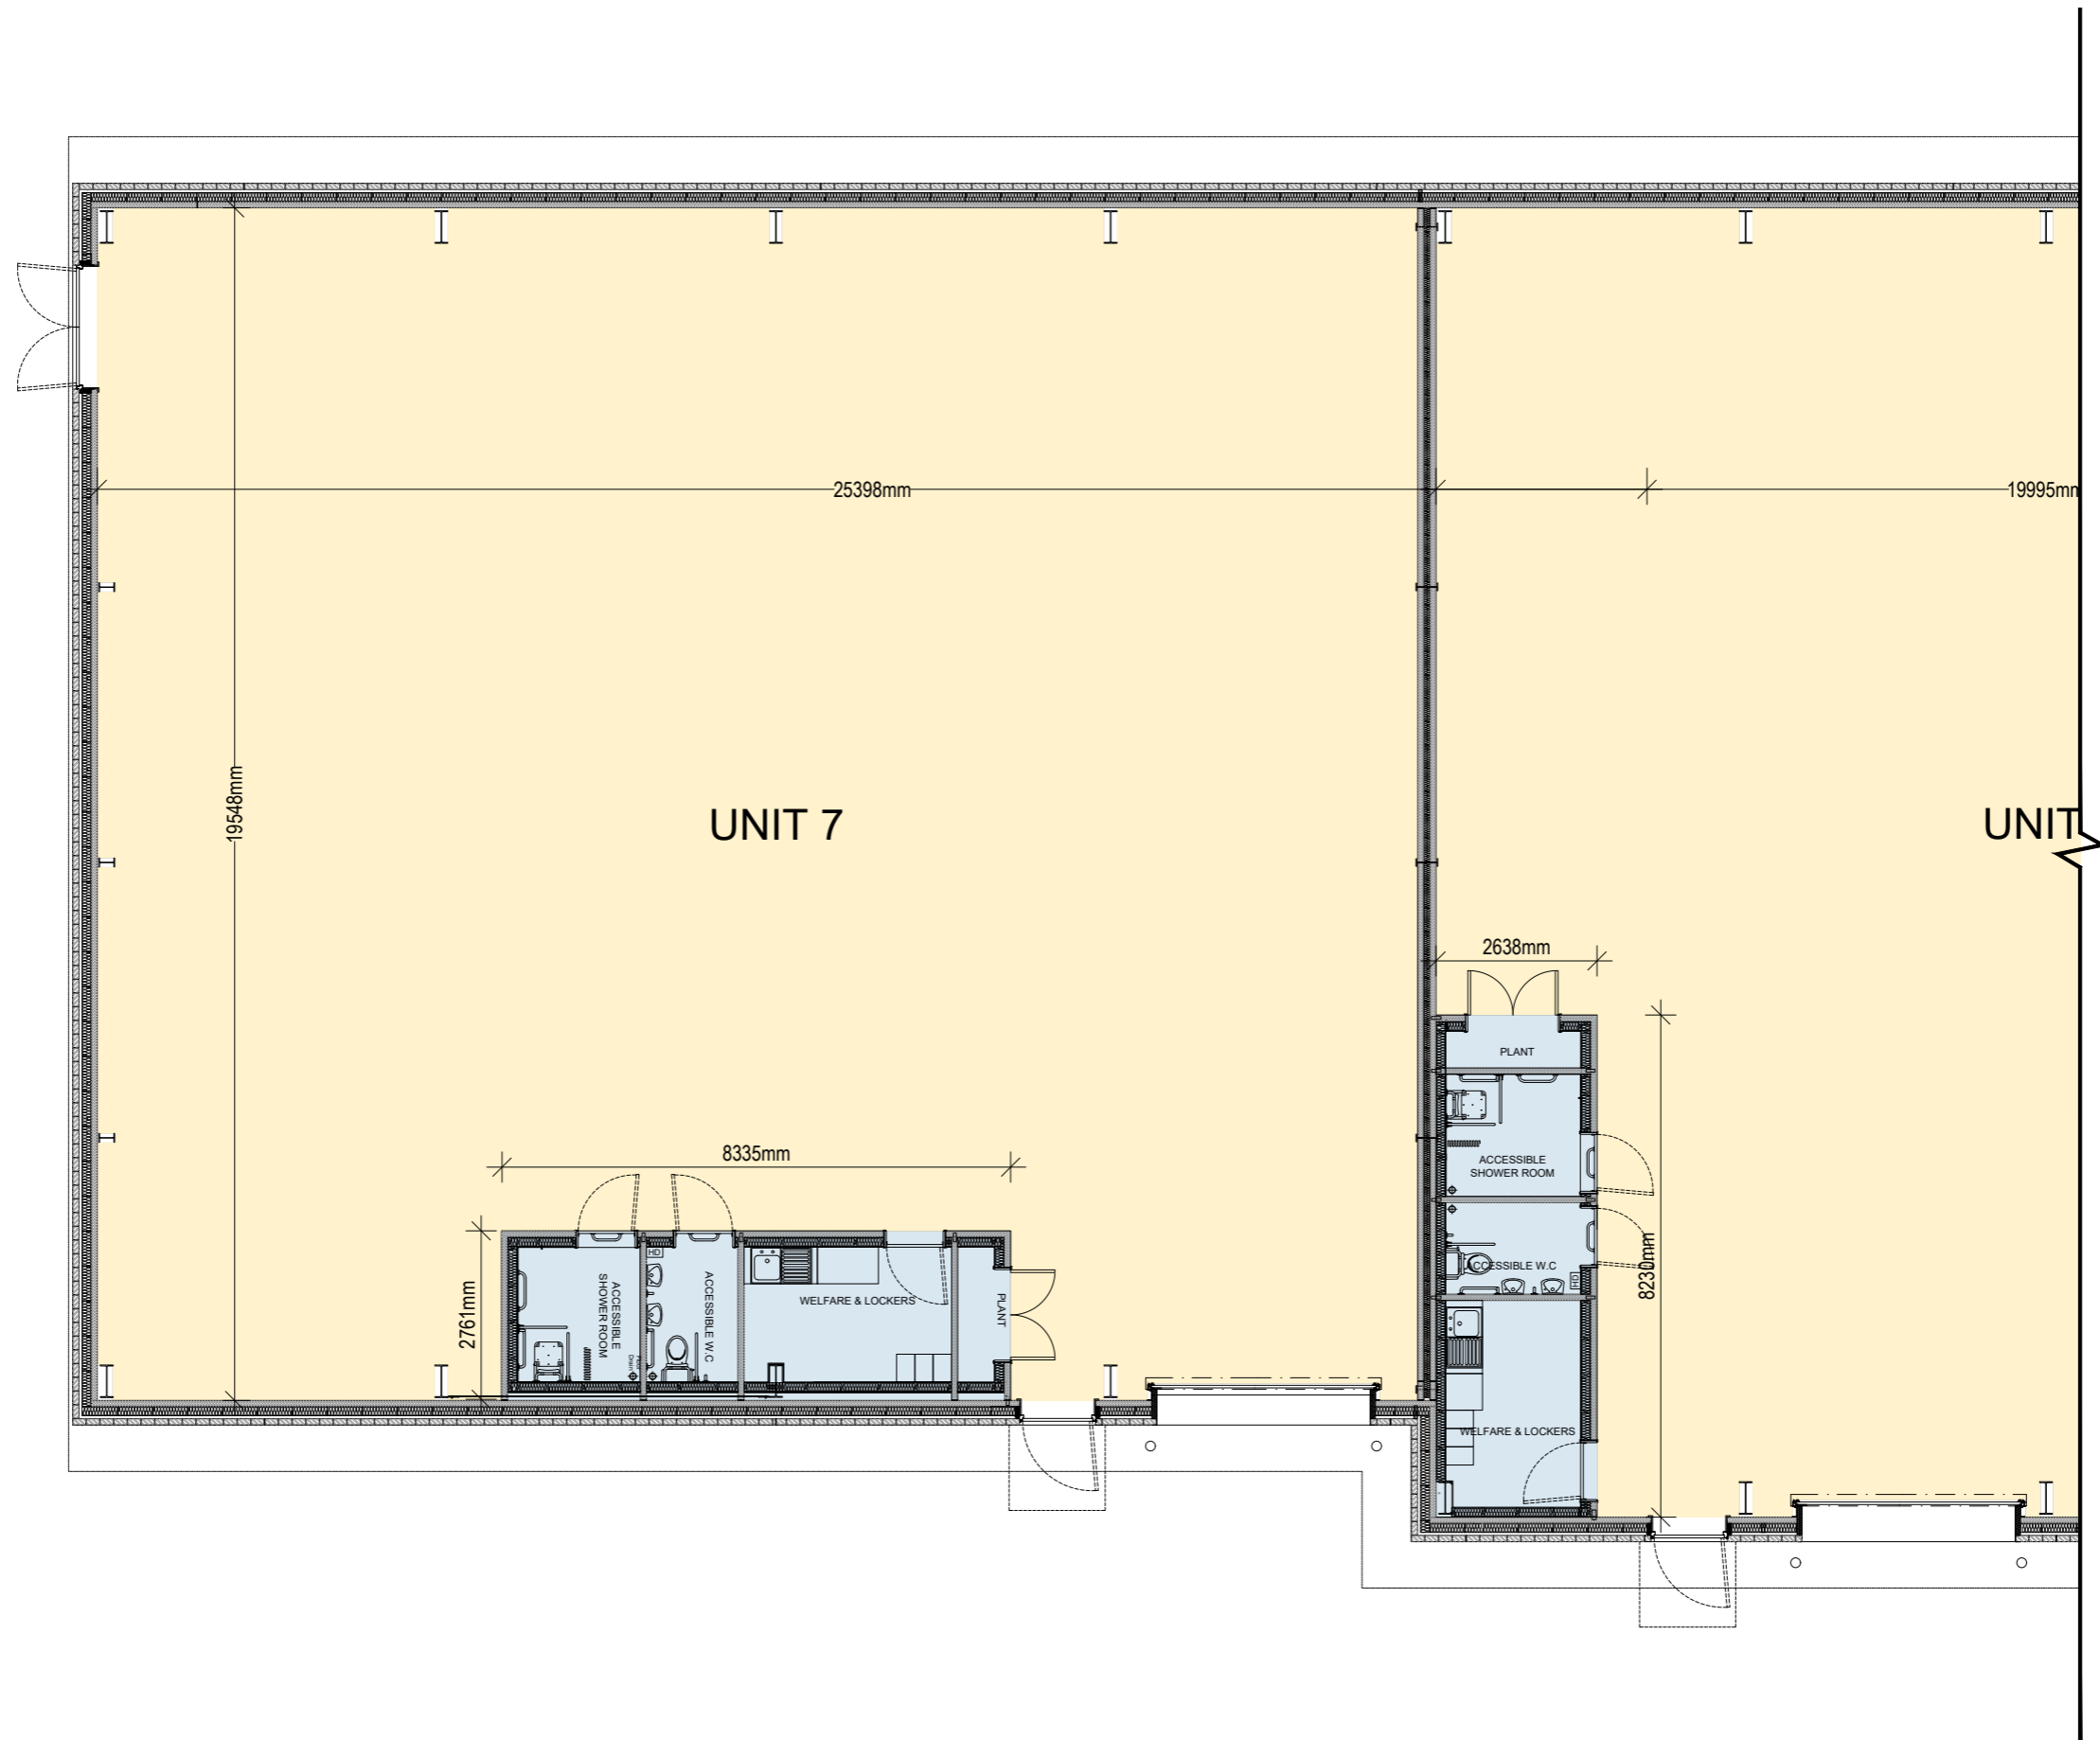

0
E
5

SOUTH ELEVATION

WEST ELEVATION

EAST ELEVATION

NORTH ELEVATION

- Facade Materials Key:**
- 1 Brickwork (Colour: London Stock Brick)
 - 2 Doors (Colour: Grey with 20 points of different colour frame)
 - 3 Insulated Sectional Doors (Colour: Grey)
 - 4 Roof Metal Cladding
EuroClad - Elite 2000 or equal approved with Roof Lights (Colour: Light Grey)
 - 5 Profiled Metal Cladding Horizontal
EuroClad - Elite 50 or equal approved (Colour: Light Grey)
 - 6 Profiled Metal Cladding Vertical
EuroClad - Elite 50 or equal approved (Colour: Dark Grey)
 - 7 Steel double doors opening outwards with push bar fire escape opening (Colour: Grey)
 - 8 Downpipes & Gutter metal powder coated (Colour: Grey)
 - 9 Pedestrian entrance canopy
 - 10 15P Schwelger Sparrow Terrace or equal approved
 - 11 Schwelger No. 175 Swift Nestbox or equal approved
 - 12 Metal fascia and soffit (Colour: Grey)
 - 13 Extruded corner finishing (Colour: Light Grey)
 - 14 Extruded corner finishing (Colour: Dark Grey)
 - 15 Extruded horizontal feature finishing (Colour: Dark Grey)