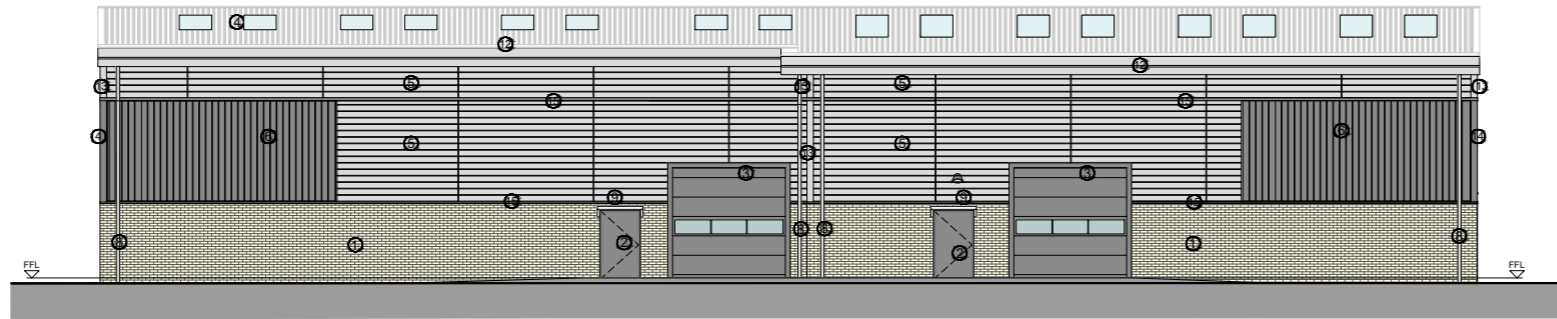

SOUTH ELEVATION