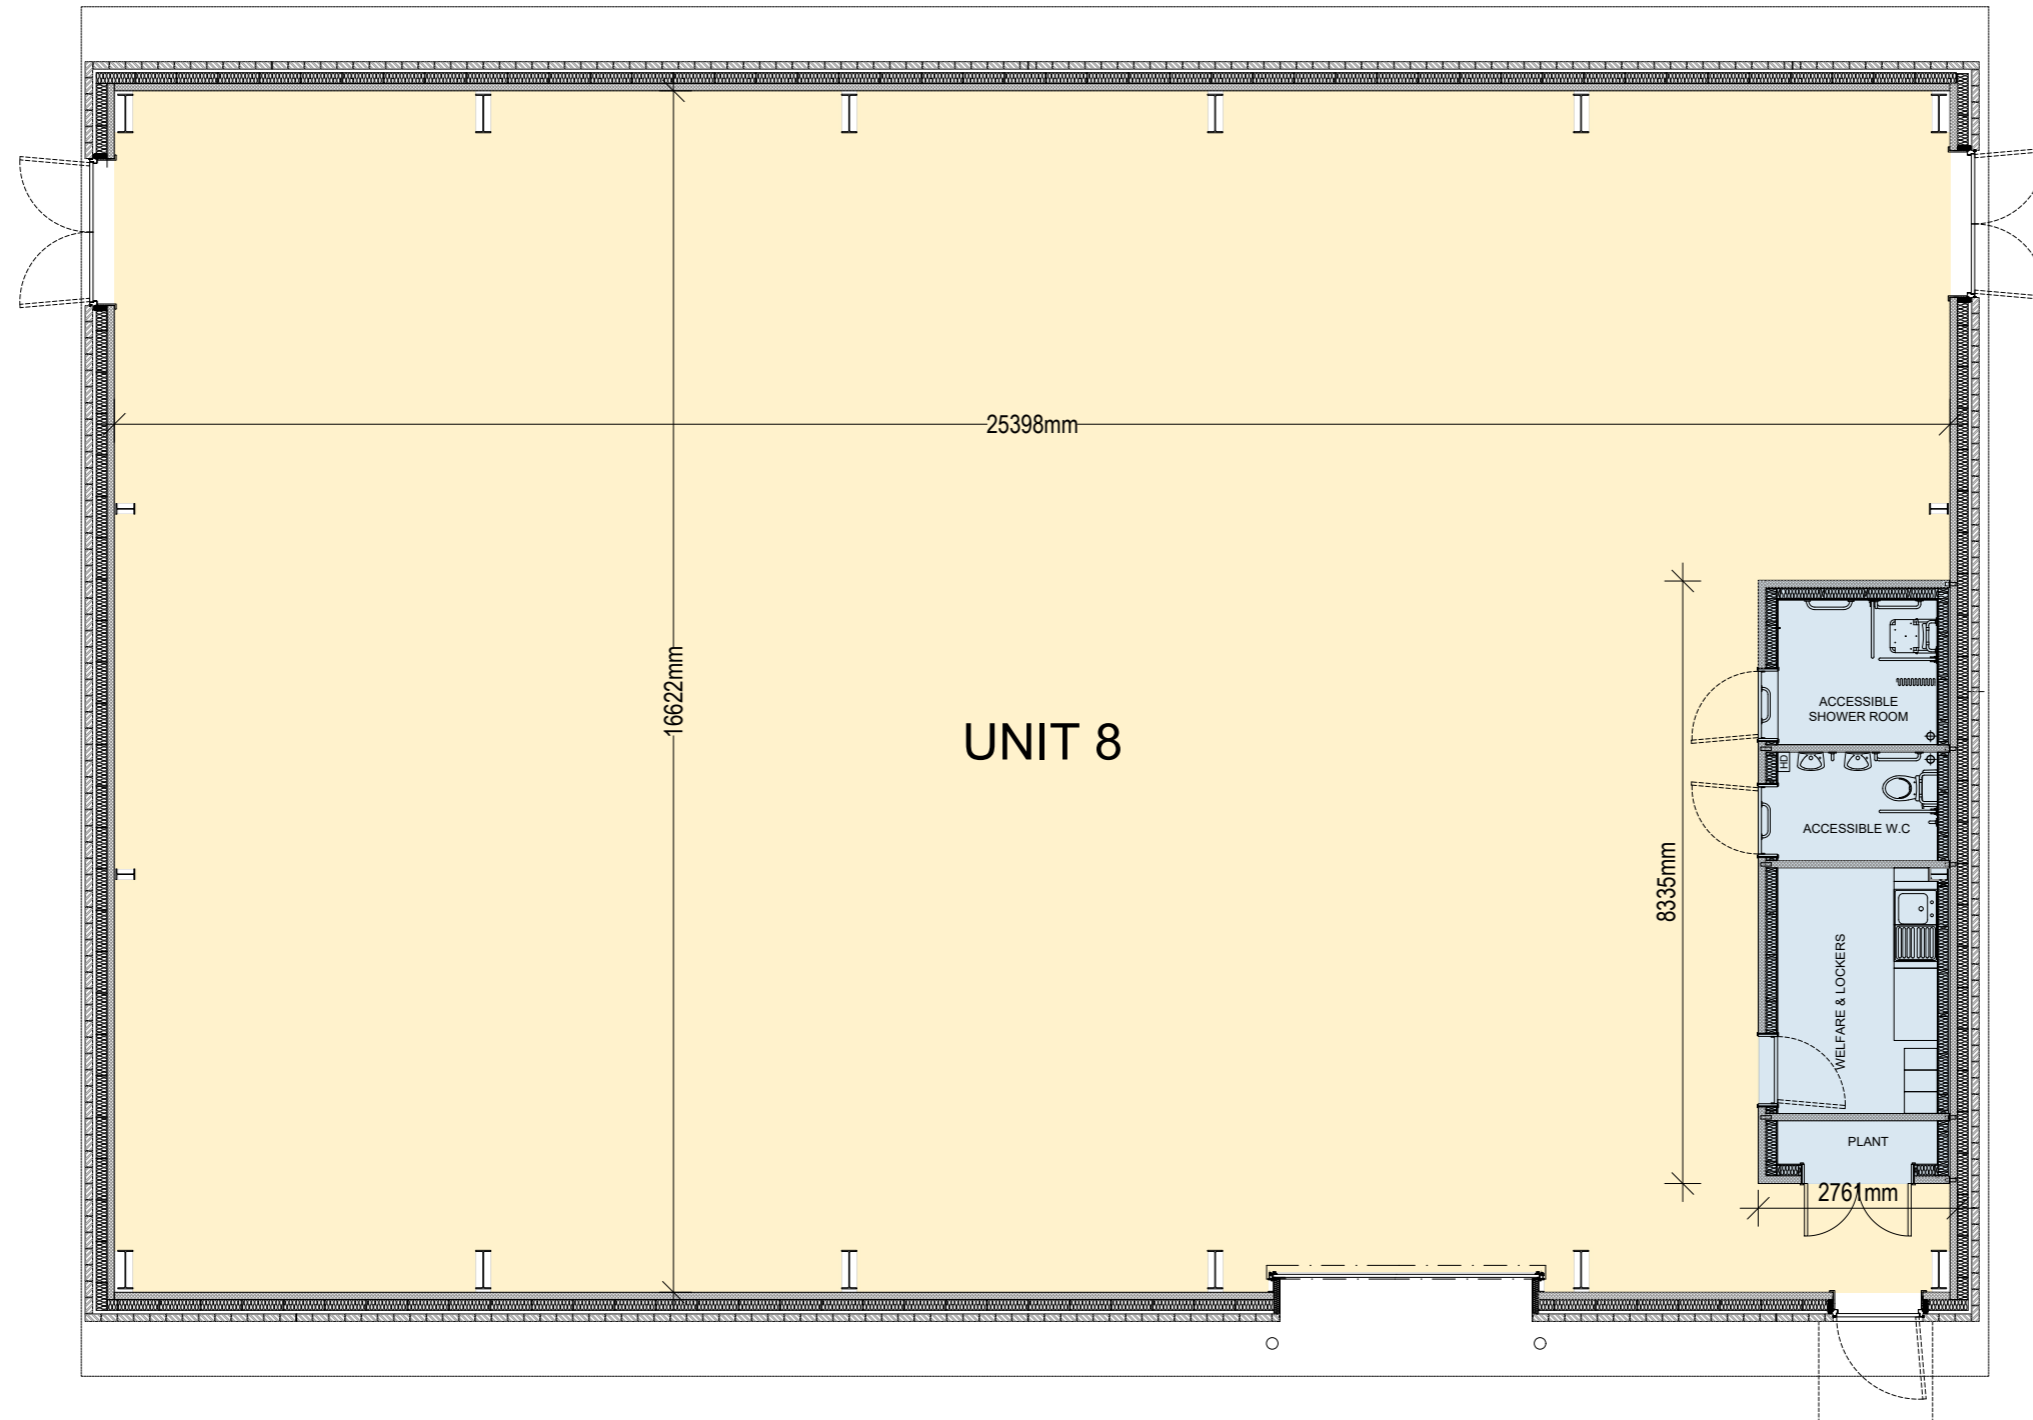

0
E
5

SOUTH ELEVATION

WEST ELEVATION

EAST ELEVATION

NORTH ELEVATION

- Facade Materials Key:**
- 1 Brickwork (Colour: London Stock Brick)
 - 2 Doors (Colour: Grey with 20 points of different colour frame)
 - 3 Insulated Sectional Doors (Colour: Grey)
 - 4 Roof Metal Cladding
EuroClad - Elite 2000 or equal approved with Roof Lights (Colour: Light Grey)
 - 5 Profiled Metal Cladding Horizontal
EuroClad - Elite 50 or equal approved (Colour: Light Grey)
 - 6 Profiled Metal Cladding Vertical
EuroClad - Elite 50 or equal approved (Colour: Dark Grey)
 - 7 Steel double doors opening outwards with push bar fire escape opening (Colour: Grey)
 - 8 Downpipes & Gutter metal powder coated (Colour: Grey)
 - 9 Pedestrian entrance canopy
 - 10 15P Schwelger Sparrow Terrace or equal approved
 - 11 Schwelger No. 175 Swift Nestbox or equal approved
 - 12 Metal fascia and soffit (Colour: Grey)
 - 13 Extruded corner finishing (Colour: Light Grey)
 - 14 Extruded corner finishing (Colour: Dark Grey)
 - 15 Extruded horizontal feature finishing (Colour: Dark Grey)