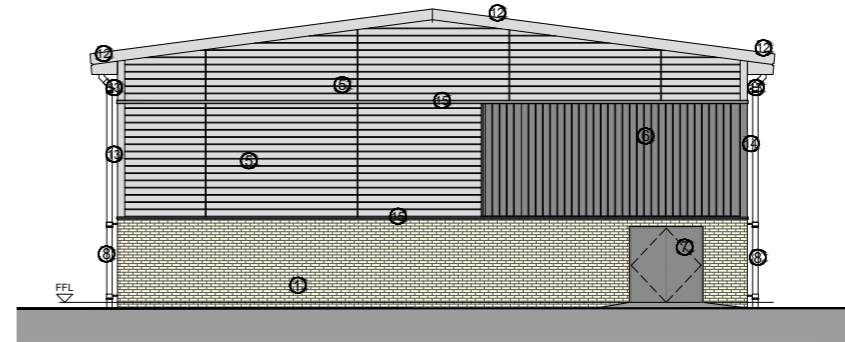

EAST ELEVATION