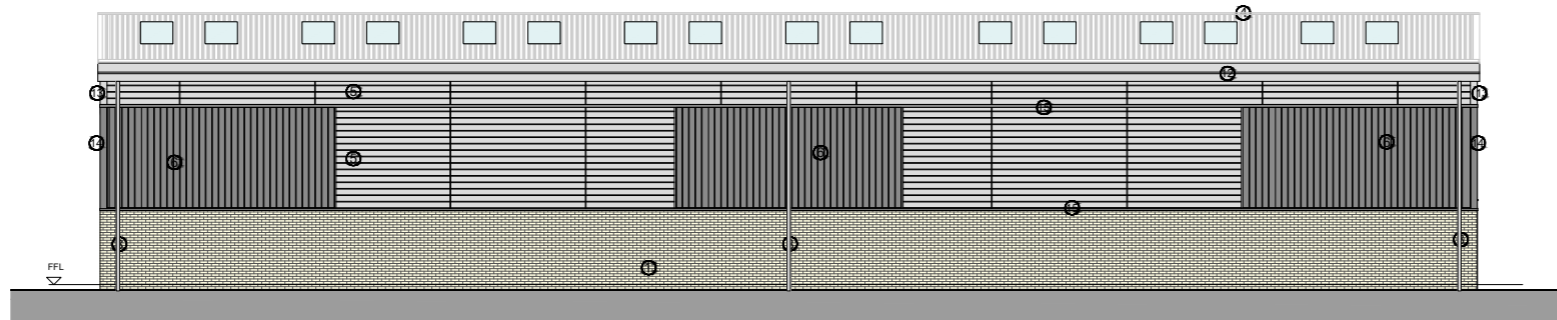

NORTH ELEVATION