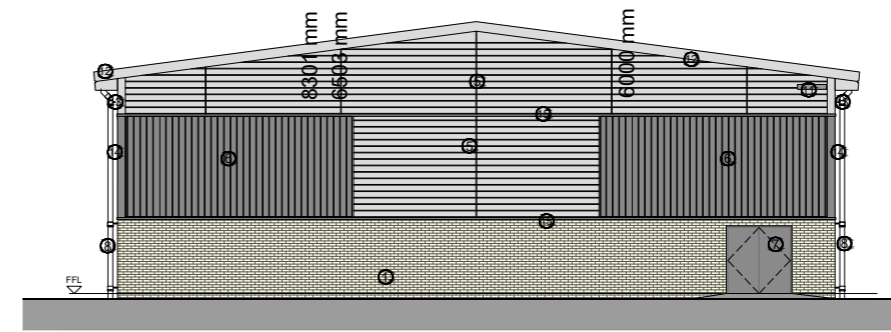

EAST ELEVATION