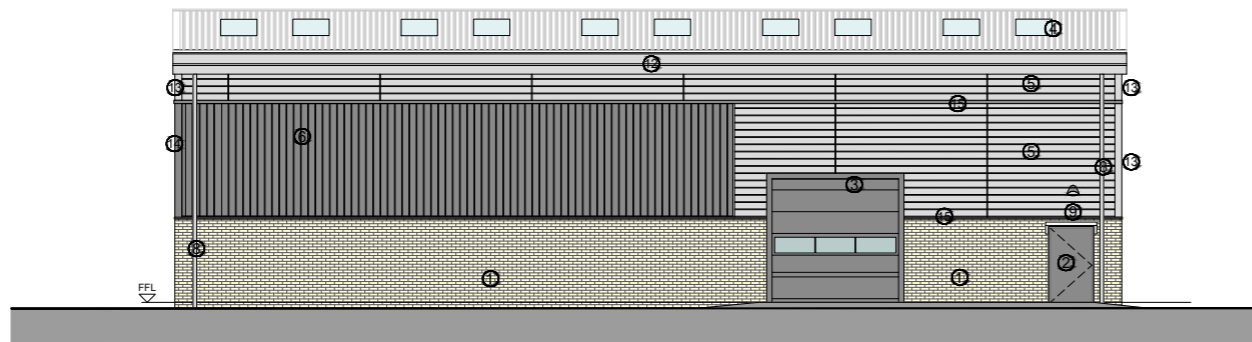

0
E
5

SOUTH ELEVATION

WEST ELEVATION

EAST ELEVATION

NORTH ELEVATION

- Facade Materials Key:**
- 1 Brickwork (Colour: London Stock Brick)
 - 2 Doors (Colour: Grey with 20 points of different colour frame)
 - 3 Insulated Sectional Doors (Colour: Grey)
 - 4 Roof Metal Cladding
EuroClad - Elite 2000 or equal approved with Roof Lights (Colour: Light Grey)
 - 5 Profiled Metal Cladding Horizontal
EuroClad - Elite 50 or equal approved (Colour: Light Grey)
 - 6 Profiled Metal Cladding Vertical
EuroClad - Elite 50 or equal approved (Colour: Dark Grey)
 - 7 Steel double doors opening outwards with push bar fire escape opening (Colour: Grey)
 - 8 Downpipes & Gutter metal powder coated (Colour: Grey)
 - 9 Pedestrian entrance canopy
 - 10 15P Schwelger Sparrow Terrace or equal approved
 - 11 Schwelger No. 175 Swift Nestbox or equal approved
 - 12 Metal fascia and soffit (Colour: Grey)
 - 13 Extruded corner finishing (Colour: Light Grey)
 - 14 Extruded corner finishing (Colour: Dark Grey)
 - 15 Extruded horizontal feature finishing (Colour: Dark Grey)