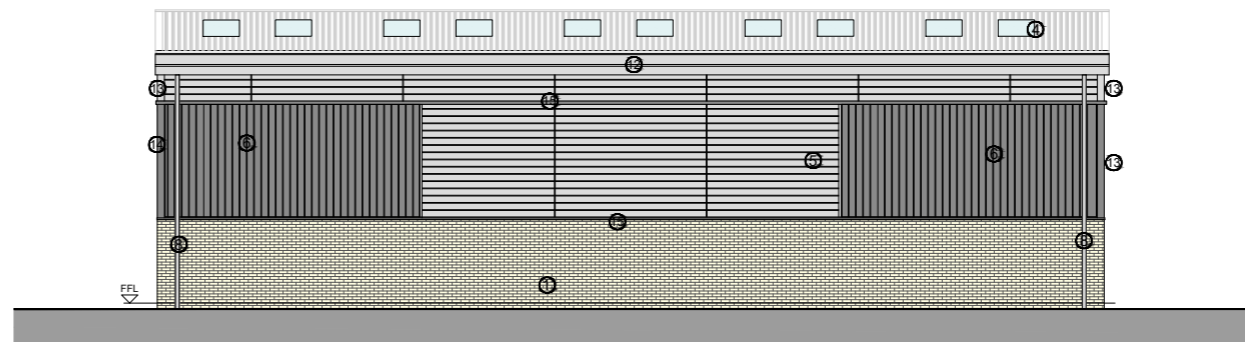

NORTH ELEVATION

1. **Facade Materials Key:**
2. 1 Brickwork (Colour, London Stock Brick)
   - 2 Doors (Colour, Grey with 20 points of different colour frame)
   - 3 Insulated Sectional Doors (Colour, Grey)
   - 4 Roof Metal Cladding EuroClad - Elite 24 Quattro or equal approved with Roof Lights (Colour, Light Grey)
   - 5 Profilled Metal Cladding Horizontal EuroClad - Elite 54 or equal approved (Colour, Light Grey)
   - 6 Profilled Metal Cladding Vertical EuroClad - Elite 58 or equal approved (Colour, Dark Grey)
   - 7 Steel double doors opening outwards with push bar fire escape opening (Colour, Grey)
   - 8 Downpipes & Gutter metal powder coated (Colour, Grey)
   - 9 Pedestrian entrance canopy
   - 10 1SP Schwegler Sparrow Terrace or equal approved.
   - 11 Schwegler No. 17A Swift Nestbox or equal approved.
   - 12 Metal fascia and soffit (Colour, Grey)
   - 13 Euroclad corner flashing (Colour, Light Grey)
   - 14 Euroclad corner flashing (Colour, Dark Grey)
   - 15 Euroclad horizontal feature flashing (Colour, Dark Grey)