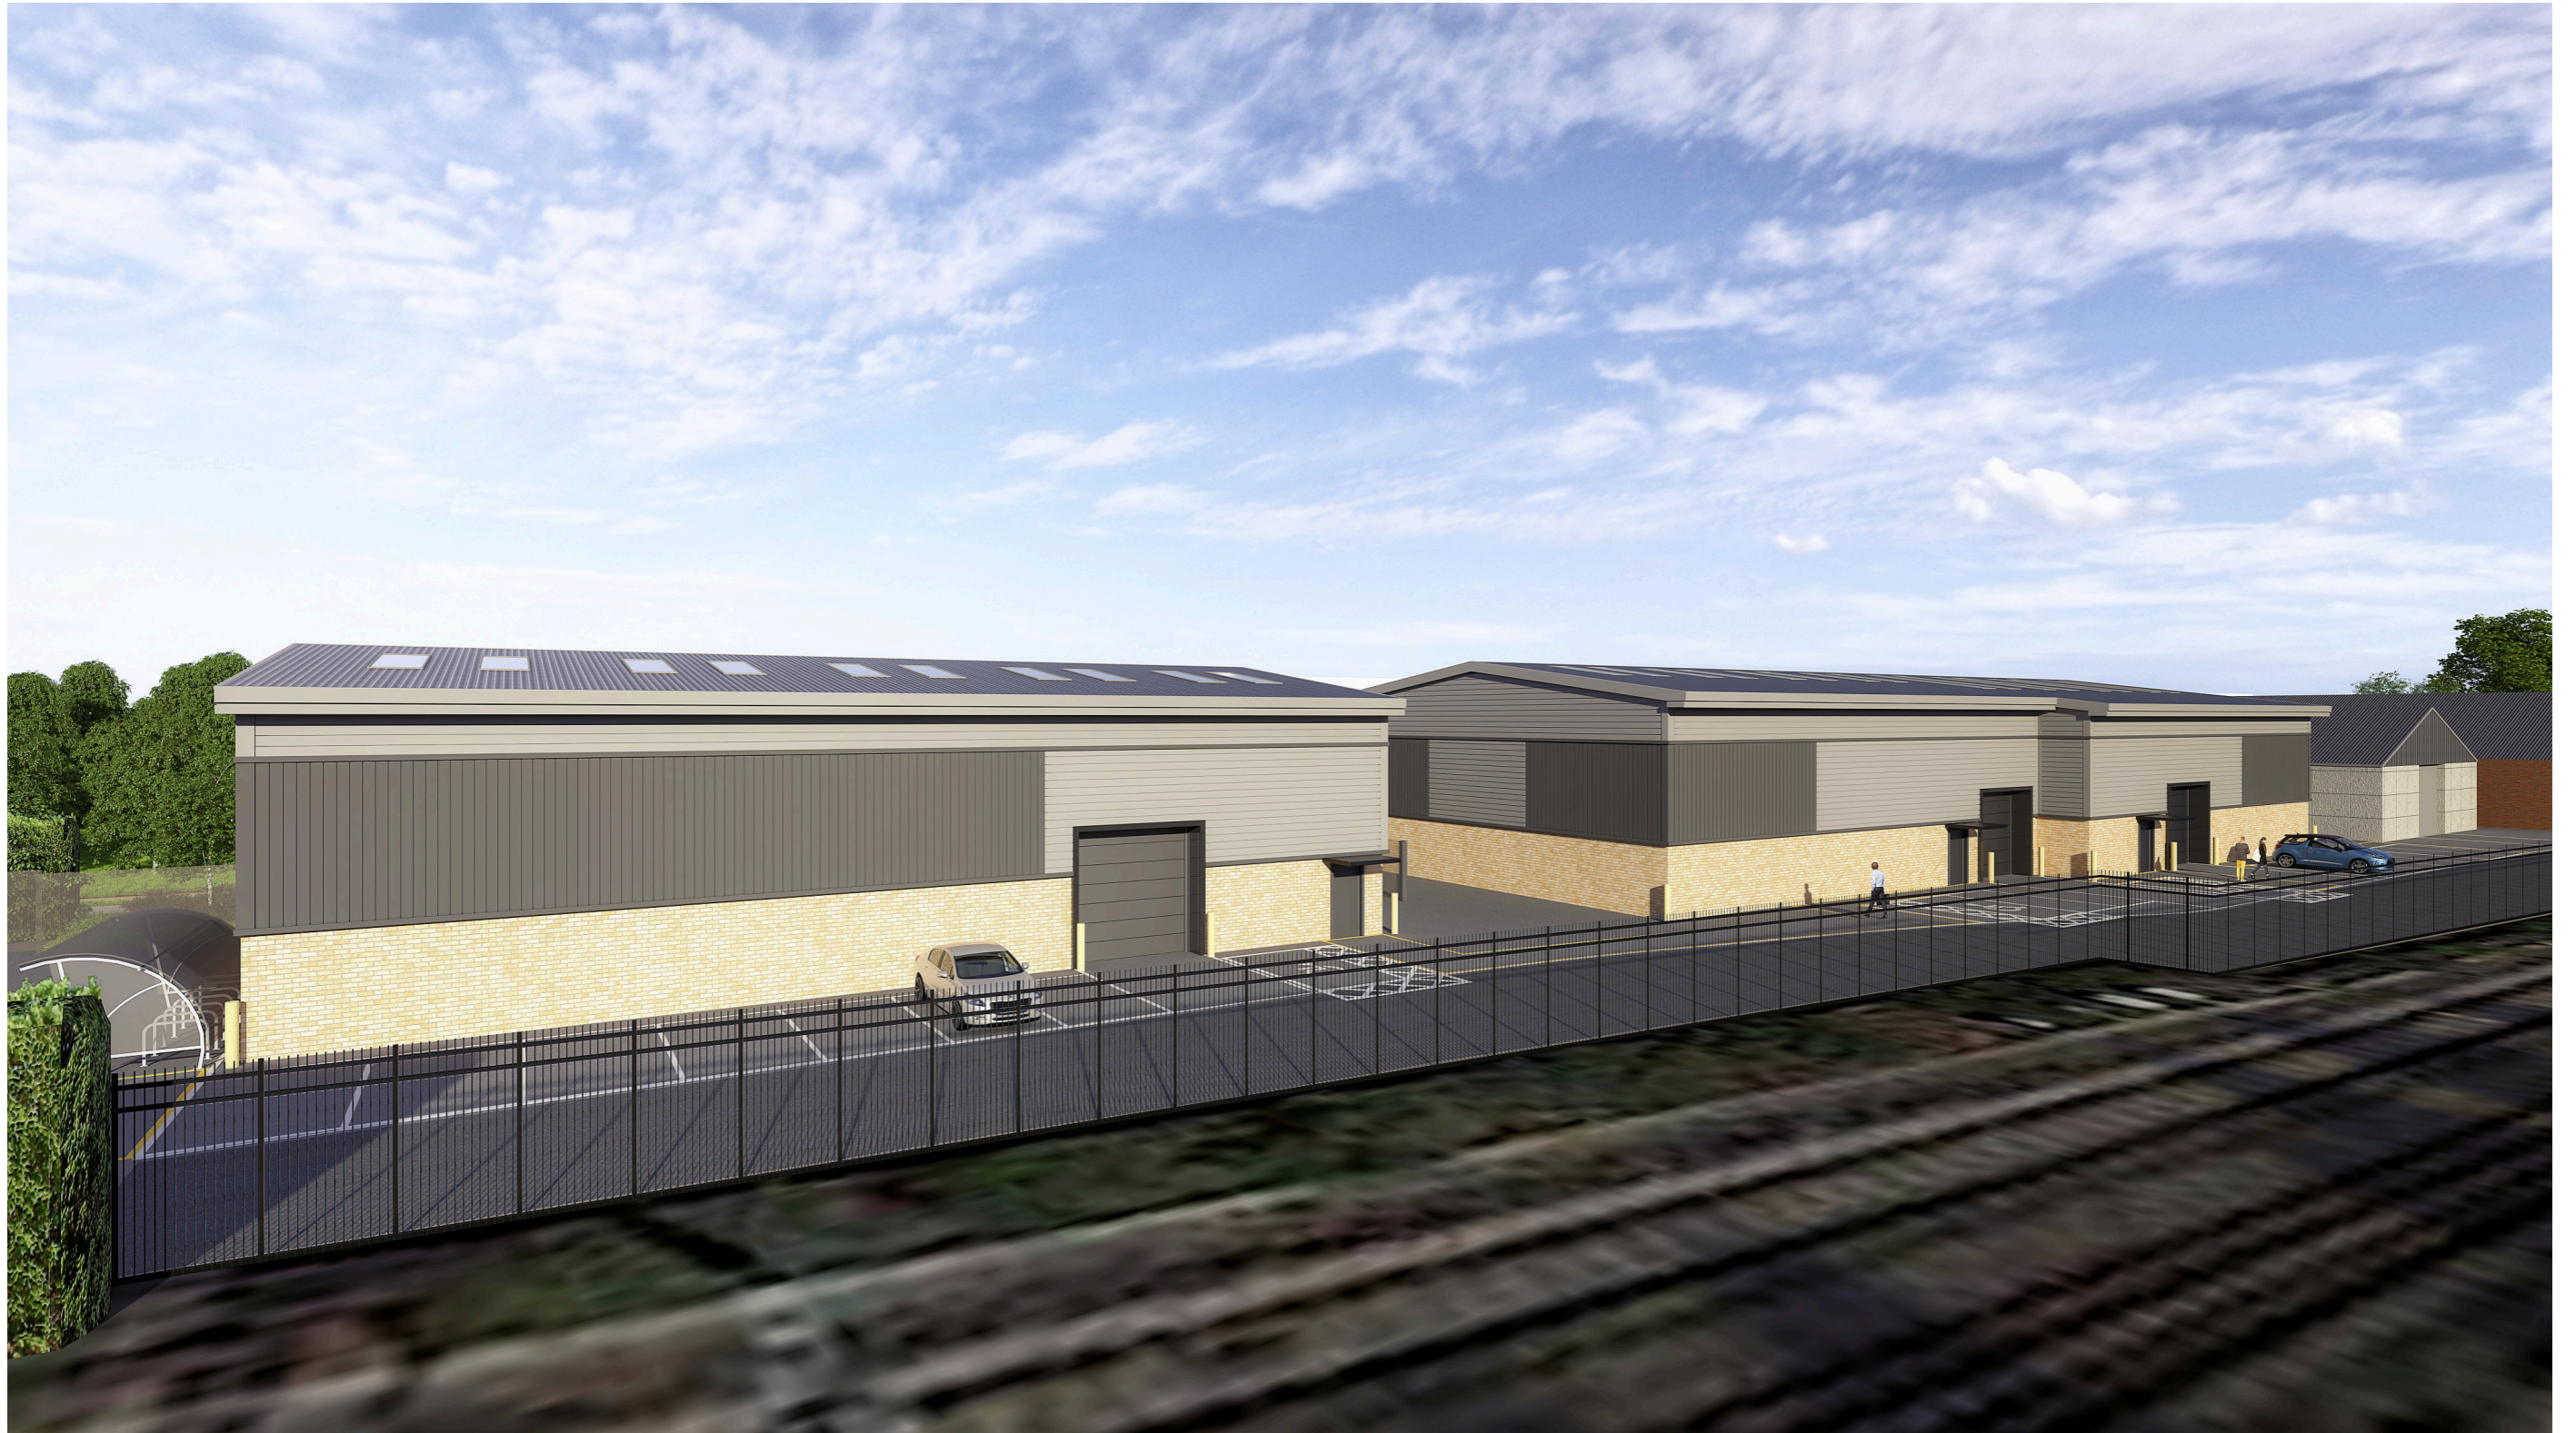

0
E
5

SOUTH ELEVATION

WEST ELEVATION

EAST ELEVATION

NORTH ELEVATION

- Facade Materials Key:**
- 1 Brickwork (Colour: London Stock Brick)
 - 2 Doors (Colour: Grey with 20 points of different colour frame)
 - 3 Insulated Sectional Doors (Colour: Grey)
 - 4 Roof Metal Cladding
EuroClad - Elite 2000 or equal approved with Roof Lights (Colour: Light Grey)
 - 5 Profiled Metal Cladding Horizontal
EuroClad - Elite 50 or equal approved (Colour: Light Grey)
 - 6 Profiled Metal Cladding Vertical
EuroClad - Elite 50 or equal approved (Colour: Dark Grey)
 - 7 Steel double doors opening outwards with push bar fire escape opening (Colour: Grey)
 - 8 Downpipes & Gutter metal powder coated (Colour: Grey)
 - 9 Pedestrian entrance canopy
 - 10 15P Schwelger Sparrow Terrace or equal approved
 - 11 Schwelger No. 175 Swift Nestbox or equal approved
 - 12 Metal fascia and soffit (Colour: Grey)
 - 13 Extruded corner finishing (Colour: Light Grey)
 - 14 Extruded corner finishing (Colour: Dark Grey)
 - 15 Extruded horizontal feature finishing (Colour: Dark Grey)