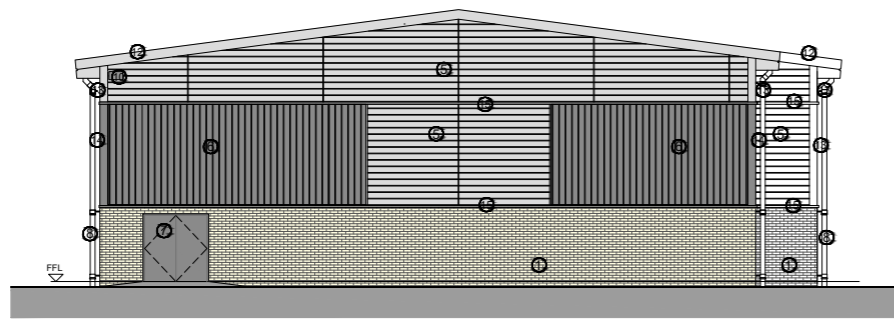

WEST ELEVATION